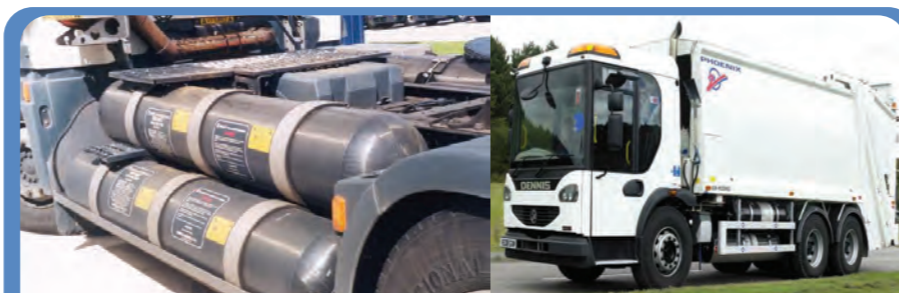

Type-III型车用铝内胆碳纤维全缠绕复合气瓶

北京天海工业有限公司拥有亚洲地区最具规模的、技术水平最先进的铝内胆和全缠绕III型复合车用CNG气瓶的设计测试中心及生产线。具有压力高、重量轻、安全性能好、环境适应能力强和抗热性好等特点。现已广泛汽车等领域。

Type III Fully Wrapped Carbon Fiber Reinforced Aluminum Lined Composite CNG Cylinder for Vehicle

BTIC operates one of the biggest, most-advanced facilities for designing, testing and manufacturing aluminum liner and fully-wrapped composite CNG cylinder (type III) for Vehicle in Asia.. The cylinder has been now applied in vehicle with its characteristics of higher pressure, lighter weight, safer performance, stronger environmental adaptation capability and better heat resistance.

Type-III型车用铝内胆碳纤维全缠绕复合气瓶 Type III Fully Wrapped Carbon Fiber Reinforced Aluminum Lined Composite CNG Cylinder for Vehicle

型号 Model	公称水容积 Water Volume (L)	公称外径 Outside Diameter (mm)	公称长度 Overall Length (mm)	公称重量 Empty Weight (kg)	工作压力 Service Pressure (PSI)
CNG3-373-80-25	80	396	950	41	3600
CNG3-373-100-25	100	396	1145	47	3600
CNG3-373-135-25	135	396	1487	58	3600
CNG3-373-150-25	150	396	1633	64	3600

卡车 Truck

小轿车 Car

天然气运输车 Natrual gas vehicle